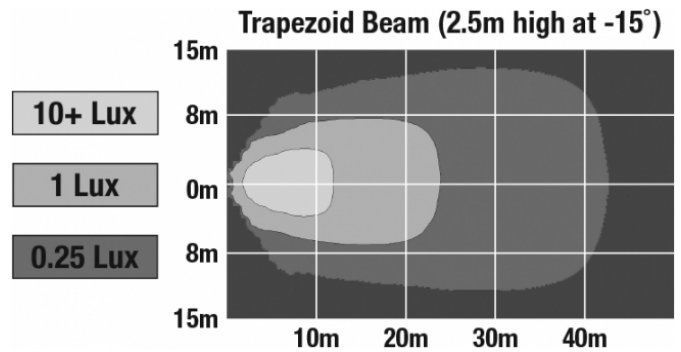

J.W. SPEAKER
Engineered. Lighting. Solutions.

Oval LED Work Light - Model 7251 XD

PHOTOMETRIC SPECIFICATIONS

Raw Lumen Output	3,150
Effective Lumen Output	1,400
Nominal LED Color Temperature	5000 K
Beam Pattern(s)	Forward Lighting - Trapezoid