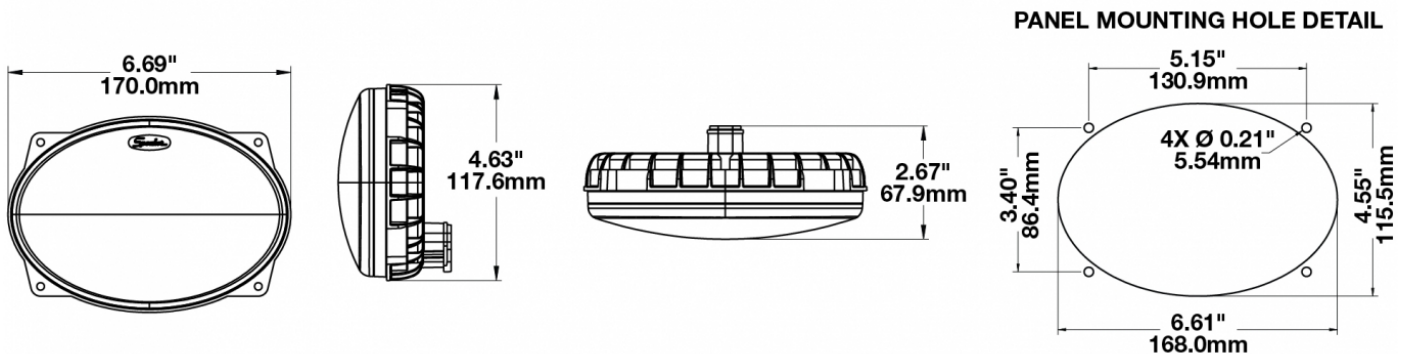

Oval LED Work Light - Model 7251 XD

PRODUCT INFORMATION

Description	12-24V LED Work Light with Trapezoid Beam Pattern & Panel Mount
Height	152.40 mm / 6 in
Width	170.18 mm / 6.7 in
Depth	68.58 mm / 2.7 in
Shape	Oval
Outer Lens Material	Polycarbonate
Outer Lens Color	Clear
Housing Material	Polycarbonate
Housing Color	Black
Bezel Color	N/A
Mounting Hardware Description	(x1) 3/8-16 x 1.5" Stainless Steel Hex Head Bolt
Minimum Operating Temperature	-40 °C / -40 °F
Maximum Operating Temperature	65 °C / 149 °F
Connector or Wiring	Deutsch DT04-2P
Mating Connector	Deutsch DT06-2S
Product Weight	0.80 lbs / 0.36 kgs
Shipping Weight	2.50 lbs / 1.13 kgs

PRODUCT DIMENSIONS

ELECTRICAL SPECIFICATIONS

Input Voltage	12-24V DC
Operating Voltage	10-32V DC
Black Wire	Ground
Red Wire	Power
Current Draw	1.60A @ 12V DC 0.90A @ 24V DC

REGULATORY STANDARDS COMPLIANCE